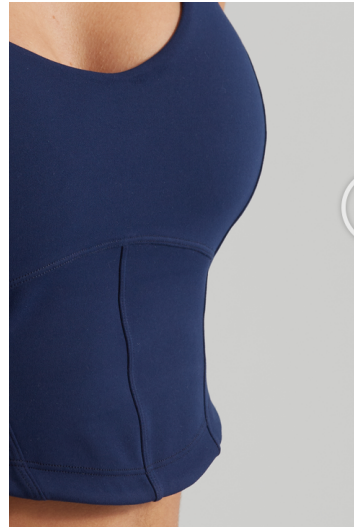

Women's Clothes/Pants/Leggings

B

Code

Coat : BFT1052

Kilt:BFS3027

Color

Fabric

80%Polyester 20%Spandex

88%Polyester 12%Spandex

Size