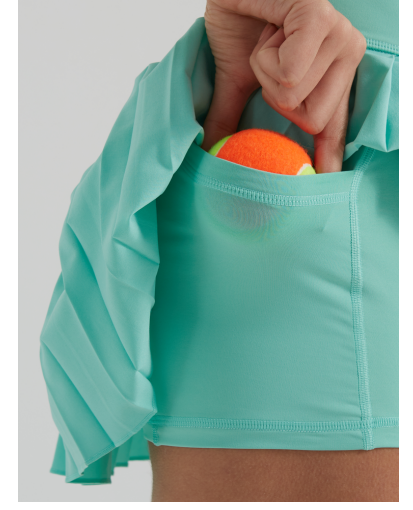

**Code**

Coat:BFT1049

Kilt:BFS3039

**Color**

**Fabric**

88%Nylon 12%Spandex

**Size**

Women's Clothes/Pants/Leggings