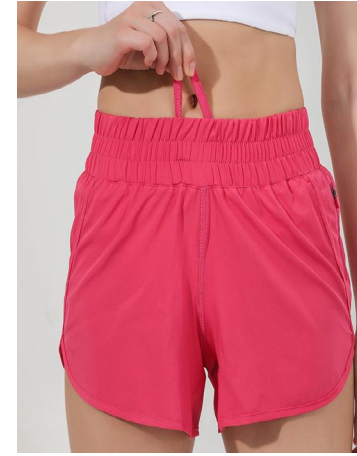

## High-Rise Running Shorts

**Code**

A02-88263

**Fabric**

88%Polyester 12%Spandex

**Color**

**Size**

Women's Clothes/Shorts