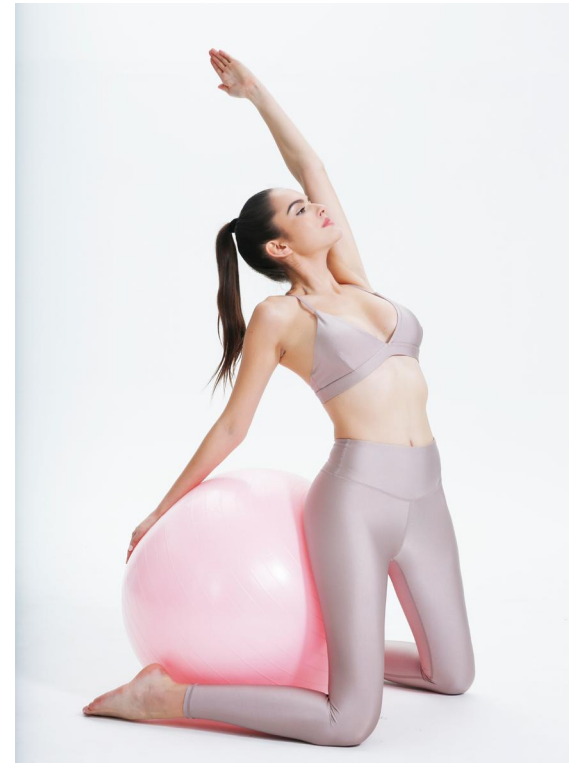

# BRA&LEGGINGS

BRIGHT PEARLY COLLECTION

Women's Clothes/Pants/Leggings

**Code**

BFT1053

**Color**

**Fabric**

80%Polyester 20%Spandex