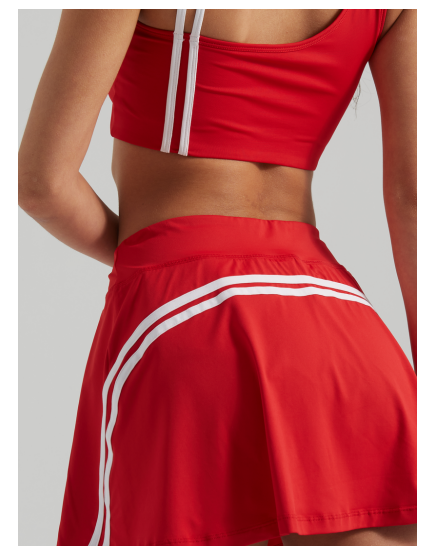

**Color**

**Fabric**

80%Nylon20%Spandex

**Size**

Women's Clothes/Pants/Leggings

**B**

**Code**

Coat:BFA4015